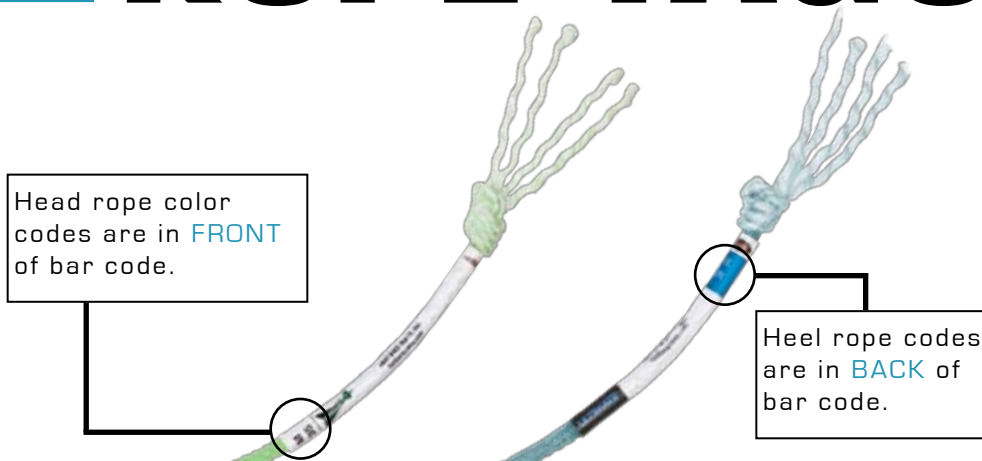

COLOR CODES FOR ROPE TAGS

TAG COLOR	HEAD ROPES	HEEL ROPES
		S
	XXS	MS
	XS	M
	S	HM
	MS	MH

Fast Back has designed new rope tags for all ropes to achieve the following:

- All tags include bar codes
- Tags are color coded to reflect the lay for quick and easy identification (as reflected in the chart)
- Color coding is displayed in front of bar code on head ropes; behind bar code for heel ropes.